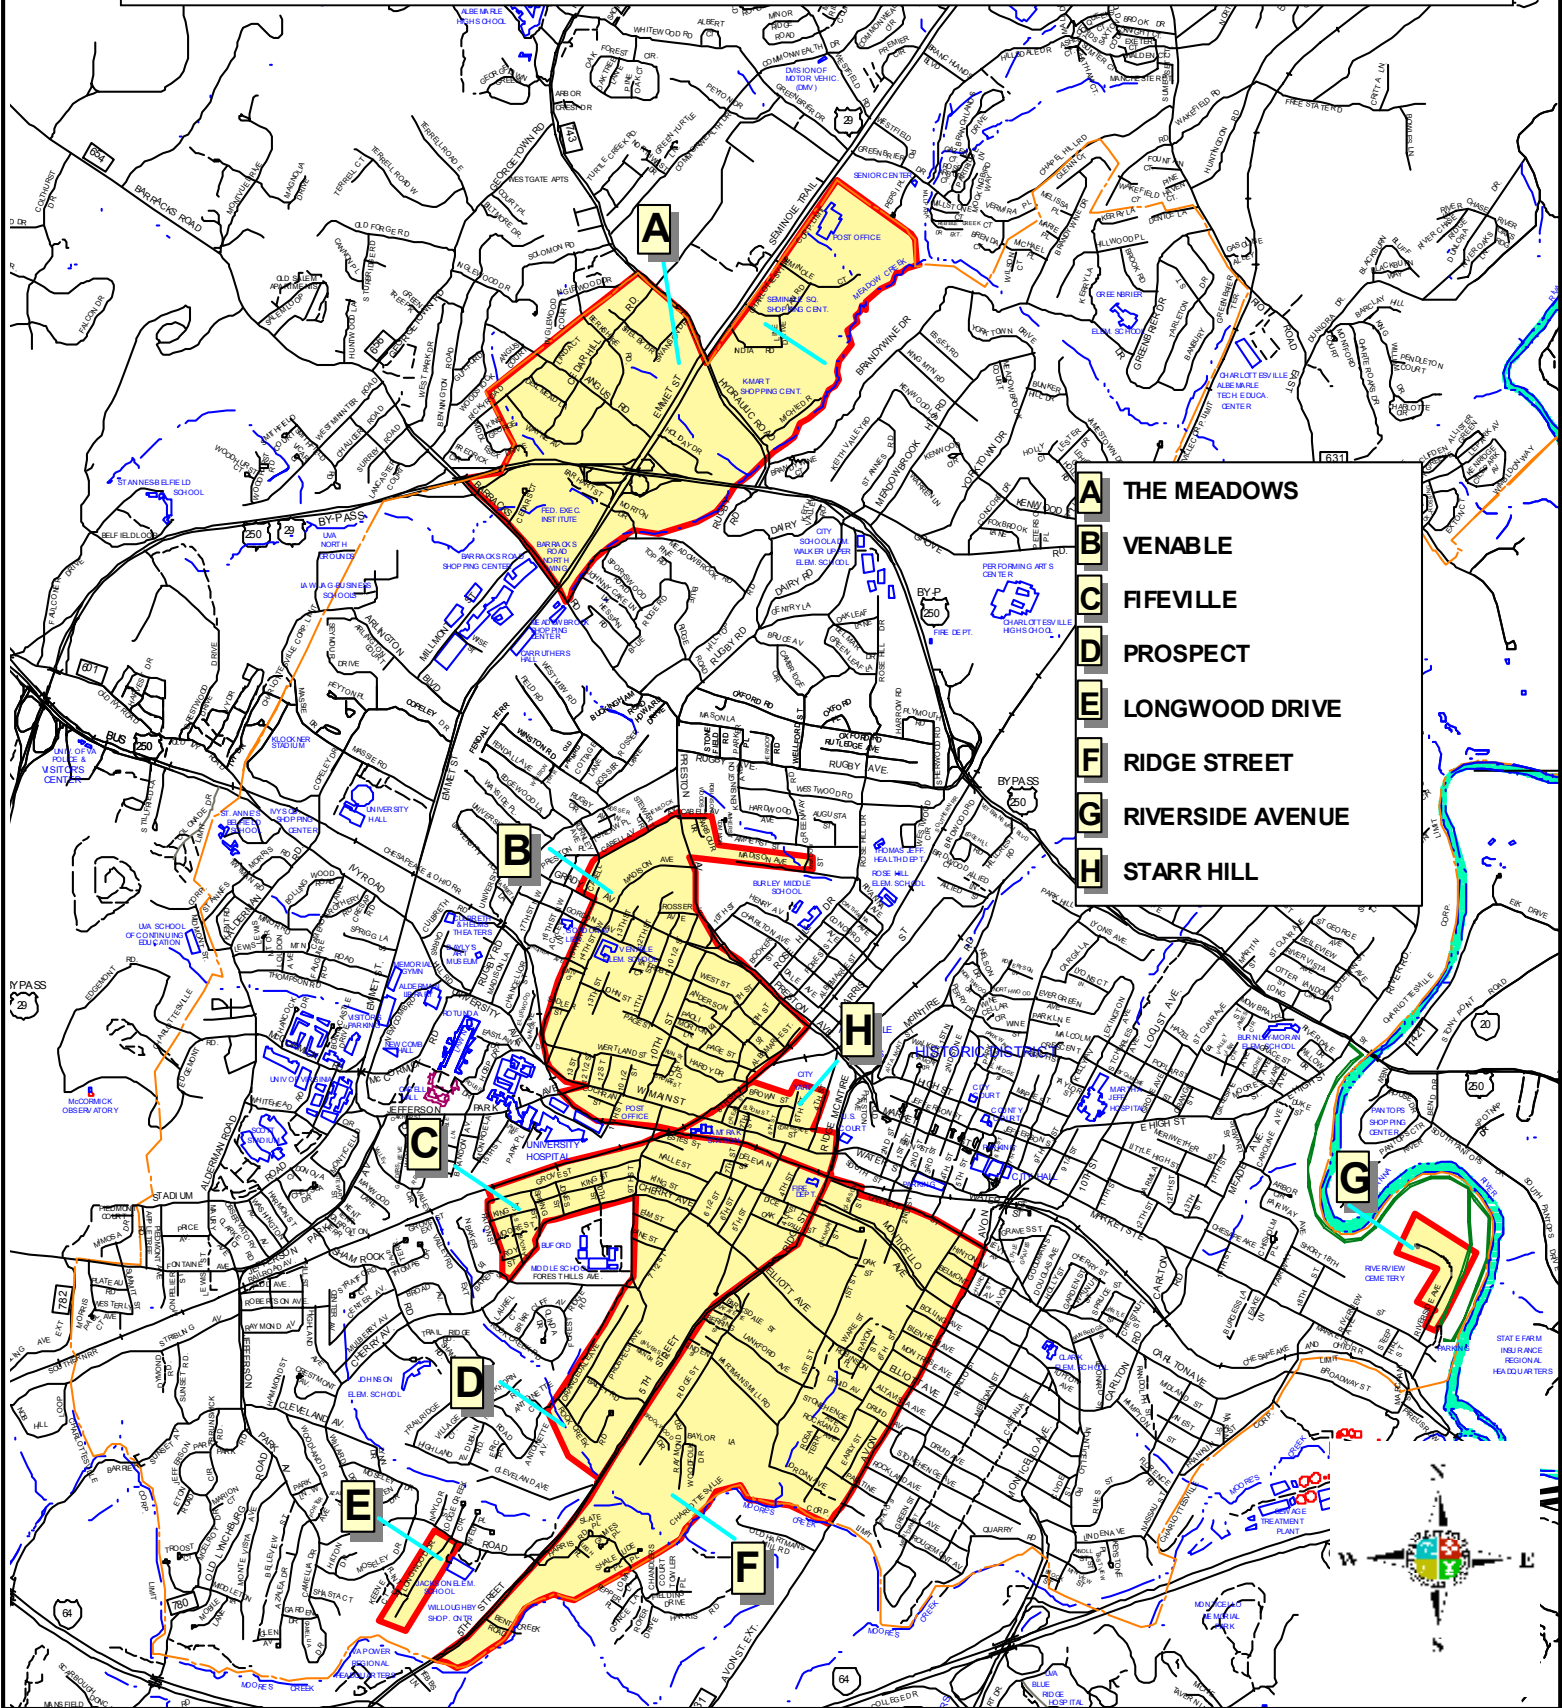

Our Target Neighborhoods WHERE WE ARE MAKING A DIFFERENCE!

- A** THE MEADOWS
- B** VENABLE
- C** FIFEVILLE
- D** PROSPECT
- E** LONGWOOD DRIVE
- F** RIDGE STREET
- G** RIVERSIDE AVENUE
- H** STARR HILL